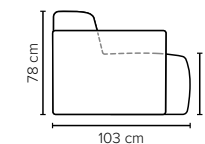

COMBINATIONS

Choose from available sofa models

bellus®

SEAT: Cloud System: Pocket springs + HR Foam 35 kg covered with memory foam and 200 g fiber

BACK: HR Foam 35 kg covered with 200g fiber
Fixed seat cushions and fixed back cushions

ARMREST: Foam 25-30 kg

DECO PILLOWS: Not included in this sofa model
Additional pillows can be ordered separately

FRAME: Plywood + wood
No-Sag springs

LEG OPTIONS: No leg choices available for this sofa