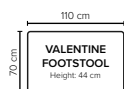

VALENTINE

Relaxation redefined

bellus®

cloud.

COMBINATIONS

Choose from available sofa models

bellus®

SEAT: Cloud System: Pocket springs + HR Foam 35 kg covered with memory foam and 200 g fiber