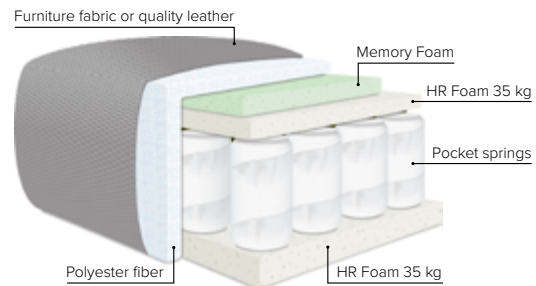

VALENTINE

Relaxation redefined

bellus®

cloud.

COMBINATIONS

Choose from available sofa models

bellus®

SEAT: Cloud System: Pocket springs + HR Foam 35 kg covered with memory foam and 200 g fiber

BACK: HR Foam 35 kg covered with 200g fiber
Fixed seat cushions and fixed back cushions

ARMREST: Foam 25-30 kg

DECO PILLOWS: Not included in this sofa model
Additional pillows can be ordered separately

FRAME: Plywood + wood
No-Sag springs