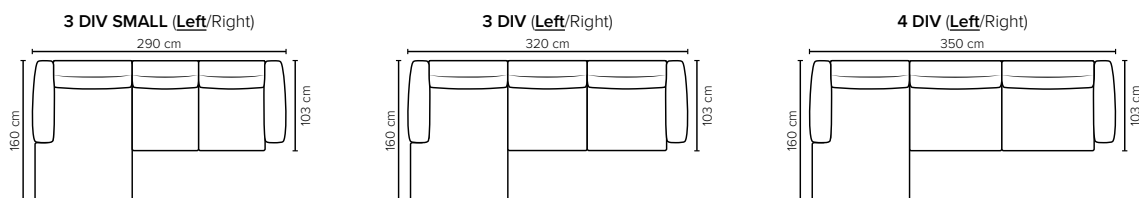

VALENTINE

Relaxation redefined

bellus®

cloud.

COMBINATIONS

Choose from available sofa models

bellus®

SEAT: Cloud System: Pocket springs + HR Foam 35 kg covered with memory foam and 200 g fiber

BACK: HR Foam 35 kg covered with 200g fiber
Fixed seat cushions and fixed back cushions

ARMREST: Foam 25-30 kg

DECO PILLOWS: Not included in this sofa model
Additional pillows can be ordered separately

FRAME: Plywood + wood
No-Sag springs