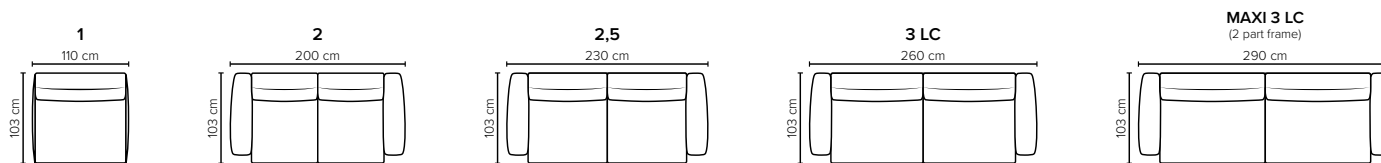

VALENTINE

Relaxation redefined

bellus®

cloud.

COMBINATIONS

Choose from available sofa models

bellus®

SEAT: Cloud System: Pocket springs + HR Foam 35 kg covered with memory foam and 200 g fiber