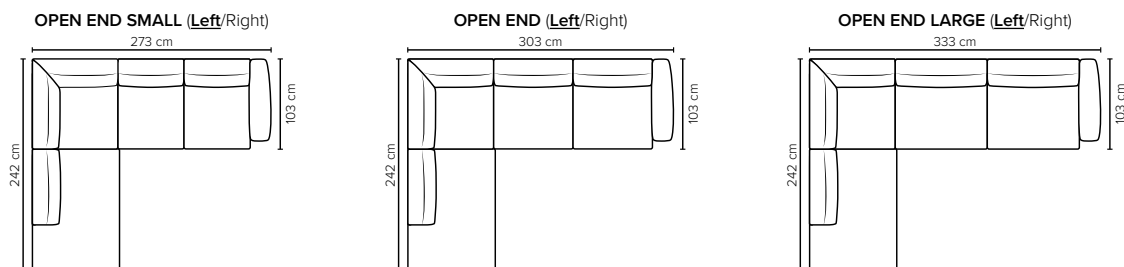

VALENTINE

Relaxation redefined

bellus®

cloud.

COMBINATIONS

Choose from available sofa models

bellus®

SEAT: Cloud System: Pocket springs + HR Foam 35 kg covered with memory foam and 200 g fiber