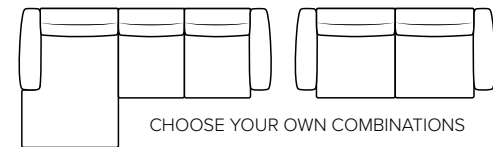

VALENTINE

Relaxation redefined

bellus®

cloud.

COMBINATIONS

Choose from available sofa models

bellus®

SEAT: Cloud System: Pocket springs + HR Foam 35 kg covered with memory foam and 200 g fiber

BACK: HR Foam 35 kg covered with 200g fiber
Fixed seat cushions and fixed back cushions

ARMREST: Foam 25-30 kg

DECO PILLOWS: Not included in this sofa model
Additional pillows can be ordered separately

FRAME: Plywood + wood
No-Sag springs