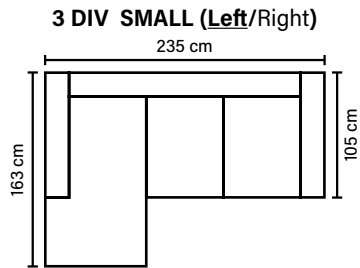

COMBINATIONS

Choose from available sofa models.
(All measurements are approximate)