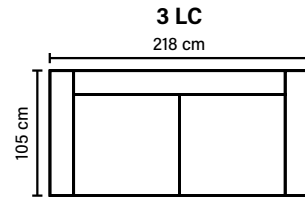

## COMBINATIONS

Choose from available sofa models.  
(All measurements are approximate)

## LEG OPTIONS

**Standard leg: 14**  
wooden  
height 16 cm

**Optional leg: 15**  
metal  
height 17 cm

Available in fabrics & leathers