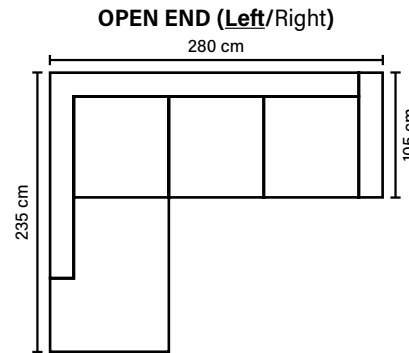

SEAT

HR foam 35 kg + ERX foam 40 kg covered with 200 g fiber

BACK

Siliconized polyester fiber

ARMREST

Foam 25 kg

FRAME

Plywood + wood
No-Sag springs

LEG OPTIONS

Standard leg: 14
wooden
height 16 cm

Optional leg: 15
metal
height 17 cm

Available in fabrics & leathers

Wooden leg colors

Metal leg colors