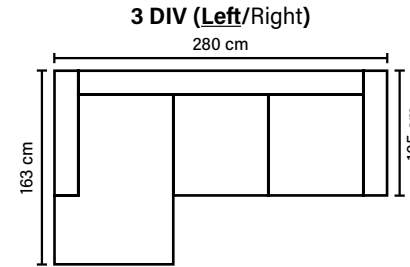

## COMBINATIONS

Choose from available sofa models.  
(All measurements are approximate)

## LEG OPTIONS

**Standard leg: 14**  
wooden  
height 16 cm

**Optional leg: 15**  
metal  
height 17 cm

Available in fabrics & leathers