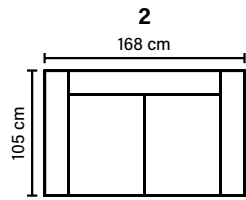

COMBINATIONS

Choose from available sofa models.
(All measurements are approximate)