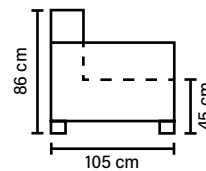

COMBINATIONS

Choose from available sofa models.
(All measurements are approximate)