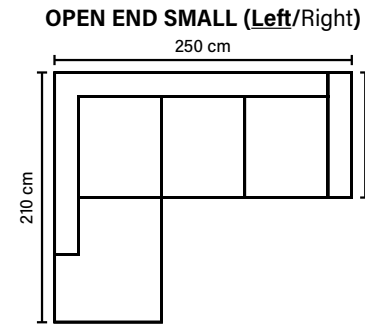

COMBINATIONS

Choose from available sofa models.
(All measurements are approximate)