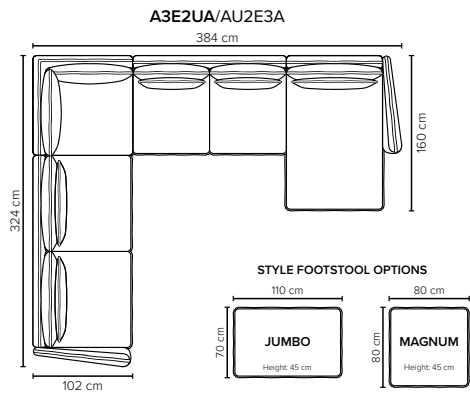

COMBINATIONS

Choose from available sofa models

MODULES

Design your own sofa

bellus®

- **SEAT:** Cloud System: Pocket springs + HR Foam 35 kg covered with memory foam and 200 g fiber
- **BACK:** Siliconized polyester fiber
  Included cross back pillows: Foam 25 kg + 200 g fiber
  Loose seat cushions and loose back cushions
- **ARMREST:** Foam 25 kg

- **DECO PILLOWS:** Not included in this sofa model
  Additional pillows can be ordered separately
  1 seater: 40x40 deco pillow included (no cross back pillow)
- **FRAME:** Plywood + wood
  No-Sag springs
- **LEG OPTIONS:** Standard: Leg 122 (metal, h: 17 cm)
  Optional: Leg 85 (wooden, h: 17 cm)