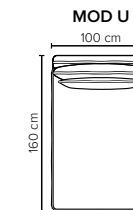

COMBINATIONS

Choose from available sofa models

MODULES

Design your own sofa

bellus®