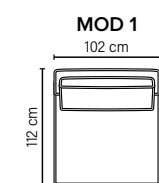

COMBINATIONS

Choose from available sofa models

MODULES

Design your own sofa

bellus®

(Left or Right)