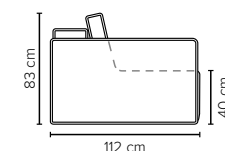

SEAT: Cloud System: Pocket springs + HR Foam 35 kg covered with memory foam and 200 g fiber

BACK: Feathers mixed with shredded foam
Fixed seat cushions and loose back cushions

ARMREST: Foam 25-30 kg

DECO PILLOWS: Filling: feather mixed with shredded foam
1 deco pillow per armrest size size 70×60 cm
1 deco pillow per corner size size 70×60 cm

FRAME: Plywood + wood + foam 25 kgs

LEG OPTIONS: No leg choices available for this sofa