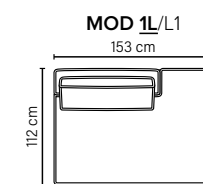

COMBINATIONS

Choose from available sofa models

MODULES

Design your own sofa

bellus®

(Left or Right)