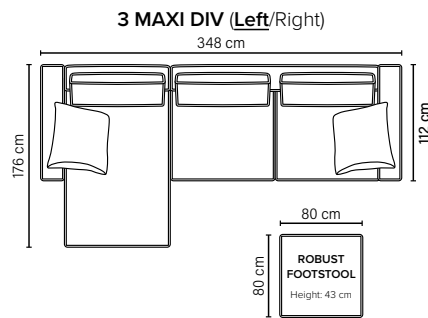

SEAT: Cloud System: Pocket springs + HR Foam 35 kg covered with memory foam and 200 g fiber

BACK: Feathers mixed with shredded foam
Fixed seat cushions and loose back cushions

ARMREST: Foam 25-30 kg

DECO PILLOWS: Filling: feather mixed with shredded foam
1 deco pillow per armrest size size 70×60 cm
1 deco pillow per corner size size 70×60 cm

FRAME: Plywood + wood + foam 25 kgs

LEG OPTIONS: No leg choices available for this sofa