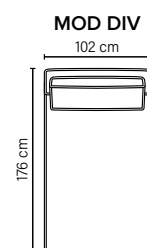

COMBINATIONS

Choose from available sofa models

MODULES

Design your own sofa

bellus®

(Left or Right)