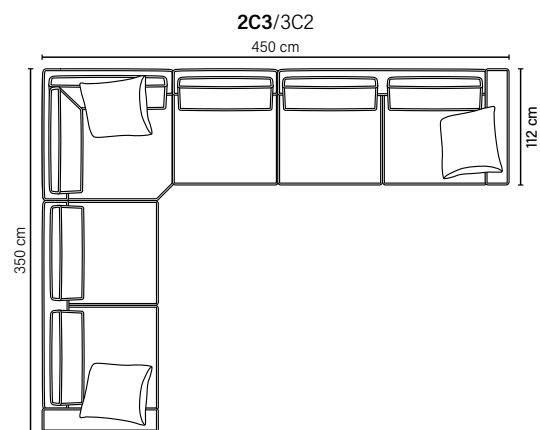

# MODULES

Design your own sofa

bellus®

(Left or Right)

**SEAT:** Cloud System: Pocket springs + HR Foam 35 kg covered with memory foam and 200 g fiber

**BACK:** Feathers mixed with shredded foam  
Fixed seat cushions and loose back cushions

**ARMREST:** Foam 25-30 kg

**DECO PILLOWS:** Filling: feather mixed with shredded foam  
1 deco pillow per armrest size size 70×60 cm  
1 deco pillow per corner size size 70×60 cm

**FRAME:** Plywood + wood + foam 25 kgs