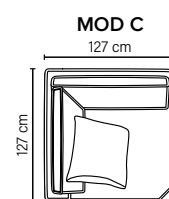

COMBINATIONS

Choose from available sofa models

MODULES

Design your own sofa

bellus®

(Left or Right)