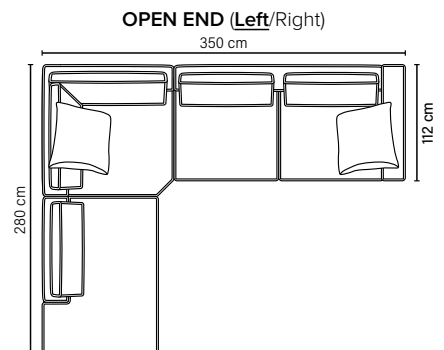

SEAT: Cloud System: Pocket springs + HR Foam 35 kg covered with memory foam and 200 g fiber

BACK: Feathers mixed with shredded foam
Fixed seat cushions and loose back cushions

ARMREST: Foam 25-30 kg

DECO PILLOWS: Filling: feather mixed with shredded foam
1 deco pillow per armrest size size 70×60 cm
1 deco pillow per corner size size 70×60 cm

FRAME: Plywood + wood + foam 25 kgs

LEG OPTIONS: No leg choices available for this sofa