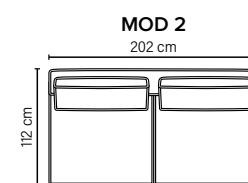

COMBINATIONS

Choose from available sofa models

MODULES

Design your own sofa

bellus®

(Left or Right)