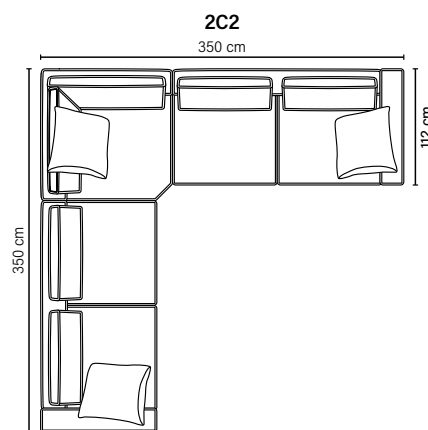

# MODULES

Design your own sofa

bellus®

(Left or Right)

**SEAT:** Cloud System: Pocket springs + HR Foam 35 kg covered with memory foam and 200 g fiber

**BACK:** Feathers mixed with shredded foam  
Fixed seat cushions and loose back cushions