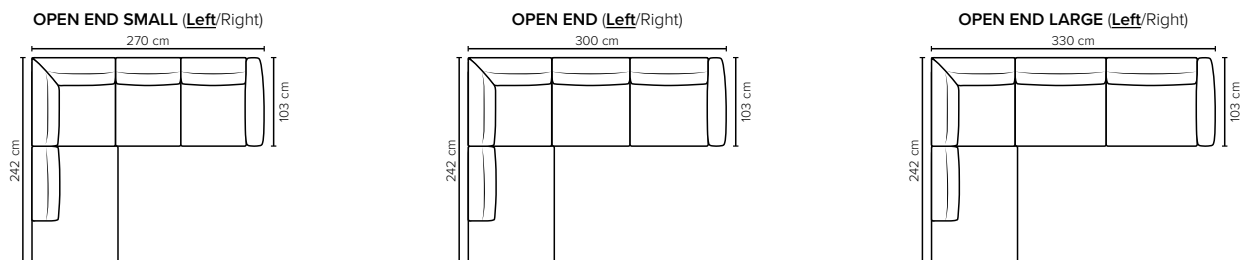

OLOS

A feeling of fulfilment

cloud.

COMBINATIONS

Choose from available sofa models

bellus®

SEAT: Cloud System: Pocket springs + HR Foam 35 kg covered with memory foam and 200 g fiber

BACK: HR Foam 35 kg covered with 200g fiber
Fixed seat cushions and fixed back cushions

ARMREST: Foam 25-30 kg

DECO PILLOWS: Not included in this sofa model
Additional pillows can be ordered separately

FRAME: Plywood + wood
No-Sag springs

LEG OPTIONS: No leg choices available for this sofa