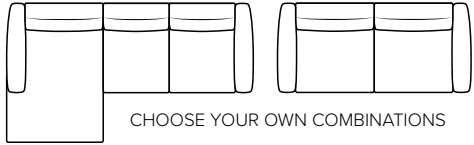

OLOS

A feeling of fulfilment

cloud.

COMBINATIONS

Choose from available sofa models

bellus®

SEAT: Cloud System: Pocket springs + HR Foam 35 kg covered with memory foam and 200 g fiber

BACK: HR Foam 35 kg covered with 200g fiber
Fixed seat cushions and fixed back cushions

ARMREST: Foam 25-30 kg

DECO PILLOWS: Not included in this sofa model
Additional pillows can be ordered separately

FRAME: Plywood + wood
No-Sag springs

LEG OPTIONS: No leg choices available for this sofa