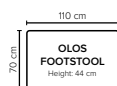

OLOS

A feeling of fulfilment

cloud.

COMBINATIONS

Choose from available sofa models

bellus®

SEAT: Cloud System: Pocket springs + HR Foam 35 kg covered with memory foam and 200 g fiber

BACK: HR Foam 35 kg covered with 200g fiber
Fixed seat cushions and fixed back cushions