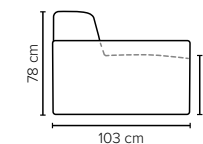

OLOS

A feeling of fulfilment

cloud.

COMBINATIONS

Choose from available sofa models

bellus®

SEAT: Cloud System: Pocket springs + HR Foam 35 kg covered with memory foam and 200 g fiber

BACK: HR Foam 35 kg covered with 200g fiber
Fixed seat cushions and fixed back cushions