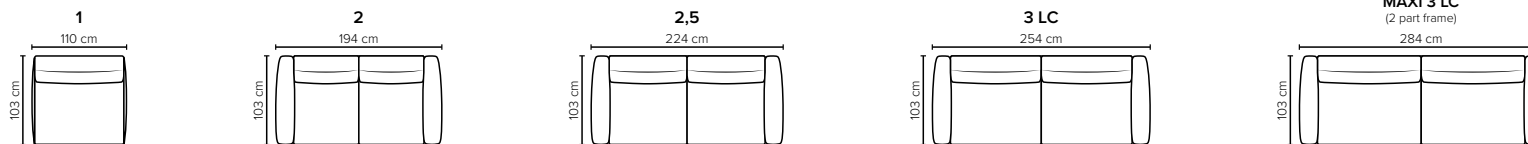

OLOS

A feeling of fulfilment

cloud.

COMBINATIONS

Choose from available sofa models

bellus®

SEAT: Cloud System: Pocket springs + HR Foam 35 kg covered with memory foam and 200 g fiber

BACK: HR Foam 35 kg covered with 200g fiber
Fixed seat cushions and fixed back cushions

ARMREST: Foam 25-30 kg

DECO PILLOWS: Not included in this sofa model
Additional pillows can be ordered separately

FRAME: Plywood + wood
No-Sag springs

LEG OPTIONS: No leg choices available for this sofa