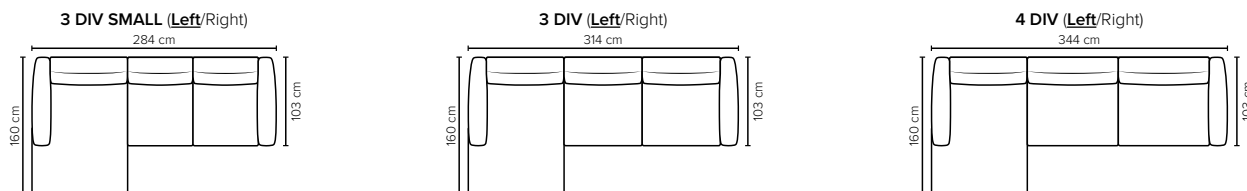

OLOS

A feeling of fulfilment

cloud.

COMBINATIONS

Choose from available sofa models

bellus®

SEAT: Cloud System: Pocket springs + HR Foam 35 kg covered with memory foam and 200 g fiber

BACK: HR Foam 35 kg covered with 200g fiber
Fixed seat cushions and fixed back cushions

ARMREST: Foam 25-30 kg

DECO PILLOWS: Not included in this sofa model
Additional pillows can be ordered separately

FRAME: Plywood + wood
No-Sag springs

LEG OPTIONS: No leg choices available for this sofa