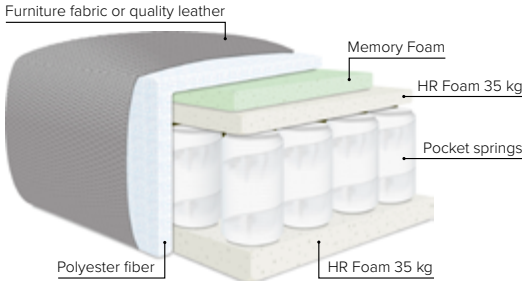

OLOS

A feeling of fulfilment

cloud.

COMBINATIONS

Choose from available sofa models

bellus®

SEAT: Cloud System: Pocket springs + HR Foam 35 kg covered with memory foam and 200 g fiber

BACK: HR Foam 35 kg covered with 200g fiber
Fixed seat cushions and fixed back cushions

ARMREST: Foam 25-30 kg

DECO PILLOWS: Not included in this sofa model
Additional pillows can be ordered separately

FRAME: Plywood + wood
No-Sag springs

LEG OPTIONS: No leg choices available for this sofa