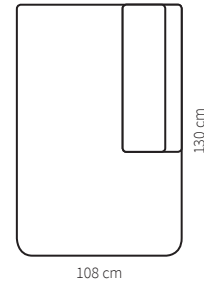

Emotions

Italian way

LOUNGE

Specifications

Side

Footstool

Cushion

Armrest

Legs

J-53
h 6 cm
black, oak

Modules

GR(L)

Standard Combinations