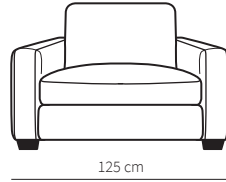

Fabric: Cat.C Mystic 15

(Decorative cushions are sold separately)

Emotions

Italian way

LOUNGE

Specifications

Side

1,5 (H1L+A95+H1R)

2,5 (H1L+A95+A95+H1R)

Footstool

F80
105x70x42 cm

3 (H1L+A110+A110+H1R)

3,5 (H1L+A125+A125+H1R)

Cushion

0-58
45x45 cm

Armrest