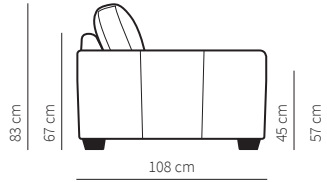

Fabric: Cat.C Mystic 15

(Decorative cushions are sold separately)

Emotions

Italian way

LOUNGE

Specifications

Side

1,5 (H1L+A95+H1R)

2,5 (H1L+A95+A95+H1R)

Footstool

F80
105x70x42 cm

3 (H1L+A110+A110+H1R)

3,5 (H1L+A125+A125+H1R)

Cushion

0-58
45x45 cm

Armrest