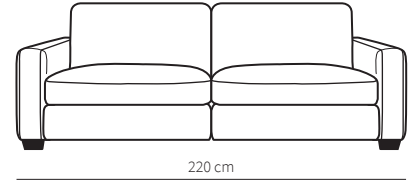

Fabric: Cat.C Mystic 15

(Decorative cushions are sold separately)

Emotions

Italian way

LOUNGE

Specifications

Side

1,5 (H1L+A95+H1R)

2,5 (H1L+A95+A95+H1R)

Footstool

F80
105x70x42 cm

3 (H1L+A110+A110+H1R)

3,5 (H1L+A125+A125+H1R)

Cushion

0-58
45x45 cm

Armrest