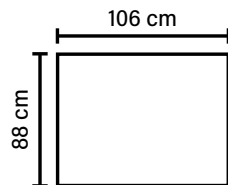

1 deco pillow per armrest size 55x55 cm
1 deco pillow per armrest size 65x65 cm

ARMREST

Foam 25-30 kg

FRAME

Plywood + wood
No-Sag springs

LEG OPTIONS

Standard leg: 32
wooden or metal
height 5 cm

Optional leg: 42
wooden or metal
height 8 cm

COMBINATIONS

Choose from available sofa models.

Lazy 3 Footstool

Height: 42 cm

Lazy 4 Footstool

Height: 42 cm

Available in fabrics
All measurements are approximate

Wooden leg colors Metal leg colors