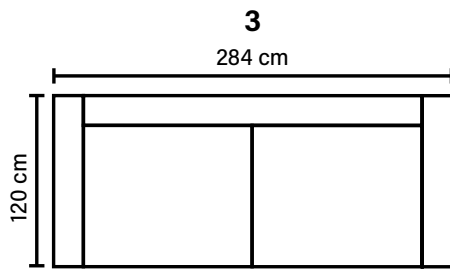

1 deco pillow per armrest size 55x55 cm
1 deco pillow per armrest size 65x65 cm

ARMREST

Foam 25-30 kg

FRAME

Plywood + wood
No-Sag springs

LEG OPTIONS

Standard leg: 32
wooden or metal
height 5 cm

Optional leg: 42
wooden or metal
height 8 cm

COMBINATIONS

Choose from available sofa models.

Lazy 3 Footstool

Height: 42 cm

Lazy 4 Footstool

Height: 42 cm

Available in fabrics
All measurements are approximate

Wooden leg colors Metal leg colors