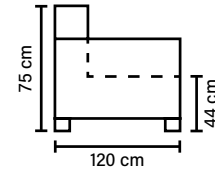

Sofa Lazy

bellus®

SEAT

Core foam HR 35 kg
On top separate bag with channels,
on top feather mixed with shredded foam

BACK

Siliconized polyester fiber
Loose seat cushions and loose back cushions

DECO PILLOWS

1 deco pillow per armrest size 55x55 cm
1 deco pillow per armrest size 65x65 cm

ARMREST

Foam 25-30 kg

FRAME

Plywood + wood
No-Sag springs

LEG OPTIONS

Standard leg: 32
wooden or metal
height 5 cm

Optional leg: 42
wooden or metal
height 8 cm

COMBINATIONS

Choose from available sofa models.

Lazy 3 Footstool

Height: 42 cm

Lazy 4 Footstool

Height: 42 cm

Available in fabrics
All measurements are approximate

Wooden leg colors Metal leg colors