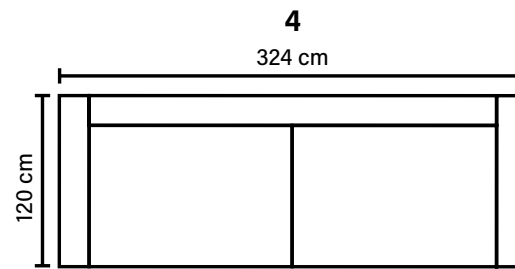

1 deco pillow per armrest size 55x55 cm
1 deco pillow per armrest size 65x65 cm

ARMREST

Foam 25-30 kg

FRAME

Plywood + wood
No-Sag springs

LEG OPTIONS

Standard leg: 32
wooden or metal
height 5 cm

Optional leg: 42
wooden or metal
height 8 cm

COMBINATIONS

Choose from available sofa models.

Lazy 3 Footstool

Height: 42 cm

Lazy 4 Footstool

Height: 42 cm

Available in fabrics
All measurements are approximate

Wooden leg colors Metal leg colors