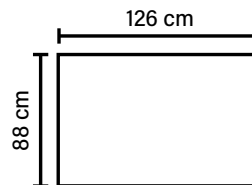

1 deco pillow per armrest size 55x55 cm
1 deco pillow per armrest size 65x65 cm

ARMREST

Foam 25-30 kg

FRAME

Plywood + wood
No-Sag springs

LEG OPTIONS

Standard leg: 32
wooden or metal
height 5 cm

Optional leg: 42
wooden or metal
height 8 cm

COMBINATIONS

Choose from available sofa models.

Lazy 3 Footstool

Height: 42 cm

Lazy 4 Footstool

Height: 42 cm

Available in fabrics
All measurements are approximate

Wooden leg colors Metal leg colors