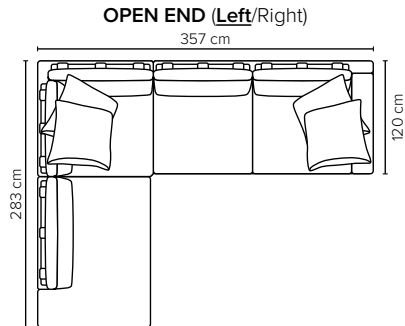

COMBINATIONS

Choose from available sofa models

MODULES

Design your own sofa

bellus®

- **SEAT:** Cloud^{plus} System: Pocket springs + HR Foam 35 kg + on top feather mixed with shredded foam
- **BACK:** Siliconized polyester fiber
  Loose seat cushions and loose back cushions
- **ARMREST:** Foam 25-30 kg

- **DECO PILLOWS:** Filling: feather mixed with shredded foam
  2 deco pillows per armrest size 70x75 cm
  2 deco pillows per corner size 70x75 cm
  Note: Loveseat has 1 deco pillow size 70x75 cm

- **FRAME:** Plywood + wood + foam 25 kg

- **LEG OPTIONS:** No leg choices available for this sofa