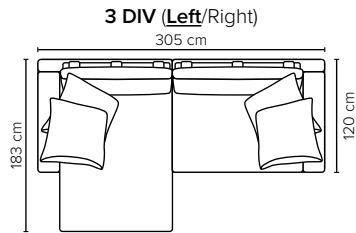

COMBINATIONS

Choose from available sofa models

MODULES

Design your own sofa

bellus®

- **SEAT:** Cloud^{plus} System: Pocket springs + HR Foam 35 kg + on top feather mixed with shredded foam
- **BACK:** Siliconized polyester fiber
  Loose seat cushions and loose back cushions
- **ARMREST:** Foam 25-30 kg

- **DECO PILLOWS:** Filling: feather mixed with shredded foam
  2 deco pillows per armrest size 70x75 cm
  2 deco pillows per corner size 70x75 cm
  Note: Loveseat has 1 deco pillow size 70x75 cm

- **FRAME:** Plywood + wood + foam 25 kg

- **LEG OPTIONS:** No leg choices available for this sofa