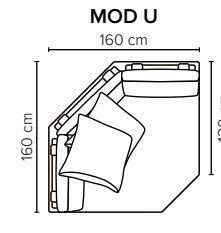

COMBINATIONS

Choose from available sofa models

MODULES

Design your own sofa

bellus®

- **SEAT:** Cloud^{plus} System: Pocket springs + HR Foam 35 kg + on top feather mixed with shredded foam
- **BACK:** Siliconized polyester fiber
  Loose seat cushions and loose back cushions
- **ARMREST:** Foam 25-30 kg

- **DECO PILLOWS:** Filling: feather mixed with shredded foam
  2 deco pillows per armrest size 70x75 cm
  2 deco pillows per corner size 70x75 cm
  Note: Loveseat has 1 deco pillow size 70x75 cm

- **FRAME:** Plywood + wood + foam 25 kg

- **LEG OPTIONS:** No leg choices available for this sofa