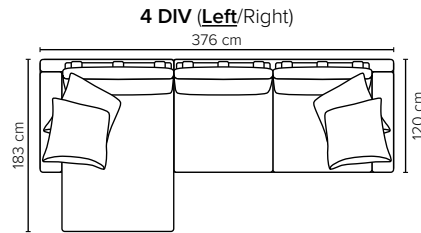

COMBINATIONS

Choose from available sofa models

MODULES

Design your own sofa

bellus®

- **SEAT:** Cloud^{plus} System: Pocket springs + HR Foam 35 kg + on top feather mixed with shredded foam
- **BACK:** Siliconized polyester fiber
  Loose seat cushions and loose back cushions
- **ARMREST:** Foam 25-30 kg

- **DECO PILLOWS:** Filling: feather mixed with shredded foam
  2 deco pillows per armrest size 70x75 cm
  2 deco pillows per corner size 70x75 cm
  Note: Loveseat has 1 deco pillow size 70x75 cm

- **FRAME:** Plywood + wood + foam 25 kg

- **LEG OPTIONS:** No leg choices available for this sofa