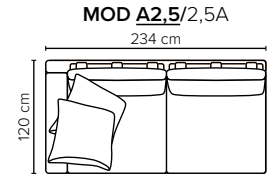

COMBINATIONS

Choose from available sofa models

MODULES

Design your own sofa

bellus®

- **SEAT:** Cloud^{plus} System: Pocket springs + HR Foam 35 kg + on top feather mixed with shredded foam
- **BACK:** Siliconized polyester fiber
  Loose seat cushions and loose back cushions
- **ARMREST:** Foam 25-30 kg

- **DECO PILLOWS:** Filling: feather mixed with shredded foam
  2 deco pillows per armrest size 70x75 cm
  2 deco pillows per corner size 70x75 cm
  Note: Loveseat has 1 deco pillow size 70x75 cm

- **FRAME:** Plywood + wood + foam 25 kg

- **LEG OPTIONS:** No leg choices available for this sofa