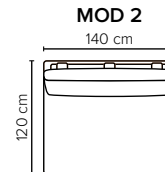

COMBINATIONS

Choose from available sofa models

MODULES

Design your own sofa

bellus®

- **SEAT:** Cloud^{plus} System: Pocket springs + HR Foam 35 kg + on top feather mixed with shredded foam
- **BACK:** Siliconized polyester fiber
  Loose seat cushions and loose back cushions
- **ARMREST:** Foam 25-30 kg

- **DECO PILLOWS:** Filling: feather mixed with shredded foam
  2 deco pillows per armrest size 70x75 cm
  2 deco pillows per corner size 70x75 cm
  Note: Loveseat has 1 deco pillow size 70x75 cm

- **FRAME:** Plywood + wood + foam 25 kg

- **LEG OPTIONS:** No leg choices available for this sofa