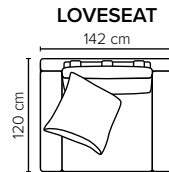

COMBINATIONS

Choose from available sofa models

MODULES

Design your own sofa

bellus®

- **SEAT:** Cloud^{plus} System: Pocket springs + HR Foam 35 kg + on top feather mixed with shredded foam
- **BACK:** Siliconized polyester fiber
  Loose seat cushions and loose back cushions
- **ARMREST:** Foam 25-30 kg

- **DECO PILLOWS:** Filling: feather mixed with shredded foam
  2 deco pillows per armrest size 70x75 cm
  2 deco pillows per corner size 70x75 cm
  Note: Loveseat has 1 deco pillow size 70x75 cm

- **FRAME:** Plywood + wood + foam 25 kg

- **LEG OPTIONS:** No leg choices available for this sofa