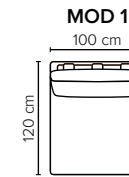

COMBINATIONS

Choose from available sofa models

MODULES

Design your own sofa

bellus®

- **SEAT:** Cloud^{plus} System: Pocket springs + HR Foam 35 kg + on top feather mixed with shredded foam
- **BACK:** Siliconized polyester fiber
  Loose seat cushions and loose back cushions
- **ARMREST:** Foam 25-30 kg

- **DECO PILLOWS:** Filling: feather mixed with shredded foam
  2 deco pillows per armrest size 70x75 cm
  2 deco pillows per corner size 70x75 cm
  Note: Loveseat has 1 deco pillow size 70x75 cm

- **FRAME:** Plywood + wood + foam 25 kg

- **LEG OPTIONS:** No leg choices available for this sofa