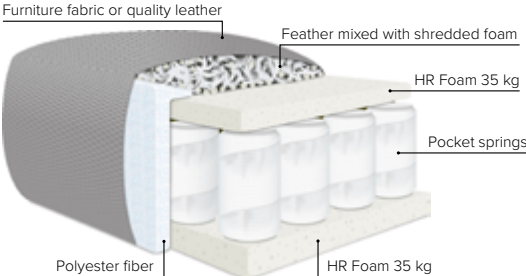

cloud.
plus