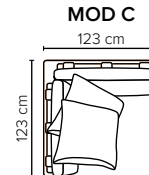

COMBINATIONS

Choose from available sofa models

MODULES

Design your own sofa

bellus®

- **SEAT:** Cloud^{plus} System: Pocket springs + HR Foam 35 kg + on top feather mixed with shredded foam
- **BACK:** Siliconized polyester fiber
  Loose seat cushions and loose back cushions
- **ARMREST:** Foam 25-30 kg

- **DECO PILLOWS:** Filling: feather mixed with shredded foam
  2 deco pillows per armrest size 70x75 cm
  2 deco pillows per corner size 70x75 cm
  Note: Loveseat has 1 deco pillow size 70x75 cm

- **FRAME:** Plywood + wood + foam 25 kg

- **LEG OPTIONS:** No leg choices available for this sofa