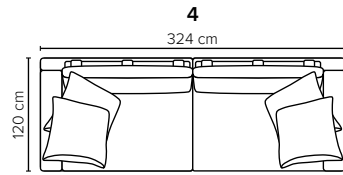

COMBINATIONS

Choose from available sofa models

MODULES

Design your own sofa

bellus®

- **SEAT:** Cloud^{plus} System: Pocket springs + HR Foam 35 kg + on top feather mixed with shredded foam
- **BACK:** Siliconized polyester fiber
  Loose seat cushions and loose back cushions
- **ARMREST:** Foam 25-30 kg

- **DECO PILLOWS:** Filling: feather mixed with shredded foam
  2 deco pillows per armrest size 70x75 cm
  2 deco pillows per corner size 70x75 cm
  Note: Loveseat has 1 deco pillow size 70x75 cm

- **FRAME:** Plywood + wood + foam 25 kg

- **LEG OPTIONS:** No leg choices available for this sofa