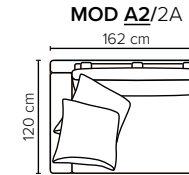

COMBINATIONS

Choose from available sofa models

MODULES

Design your own sofa

bellus®

- **SEAT:** Cloud^{plus} System: Pocket springs + HR Foam 35 kg + on top feather mixed with shredded foam
- **BACK:** Siliconized polyester fiber
  Loose seat cushions and loose back cushions
- **ARMREST:** Foam 25-30 kg

- **DECO PILLOWS:** Filling: feather mixed with shredded foam
  2 deco pillows per armrest size 70x75 cm
  2 deco pillows per corner size 70x75 cm
  Note: Loveseat has 1 deco pillow size 70x75 cm

- **FRAME:** Plywood + wood + foam 25 kg

- **LEG OPTIONS:** No leg choices available for this sofa