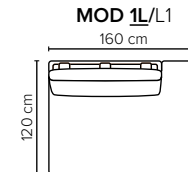

COMBINATIONS

Choose from available sofa models

MODULES

Design your own sofa

bellus®

- **SEAT:** Cloud^{plus} System: Pocket springs + HR Foam 35 kg + on top feather mixed with shredded foam
- **BACK:** Siliconized polyester fiber
  Loose seat cushions and loose back cushions
- **ARMREST:** Foam 25-30 kg

- **DECO PILLOWS:** Filling: feather mixed with shredded foam
  2 deco pillows per armrest size 70x75 cm
  2 deco pillows per corner size 70x75 cm
  Note: Loveseat has 1 deco pillow size 70x75 cm

- **FRAME:** Plywood + wood + foam 25 kg

- **LEG OPTIONS:** No leg choices available for this sofa