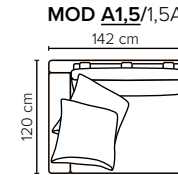

COMBINATIONS

Choose from available sofa models

MODULES

Design your own sofa

bellus®

- **SEAT:** Cloud^{plus} System: Pocket springs + HR Foam 35 kg + on top feather mixed with shredded foam
- **BACK:** Siliconized polyester fiber
  Loose seat cushions and loose back cushions
- **ARMREST:** Foam 25-30 kg

- **DECO PILLOWS:** Filling: feather mixed with shredded foam
  2 deco pillows per armrest size 70x75 cm
  2 deco pillows per corner size 70x75 cm
  Note: Loveseat has 1 deco pillow size 70x75 cm

- **FRAME:** Plywood + wood + foam 25 kg

- **LEG OPTIONS:** No leg choices available for this sofa