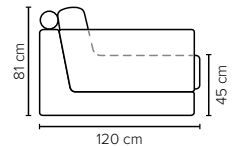

COMBINATIONS

Choose from available sofa models

MODULES

Design your own sofa

bellus®

- **SEAT:** Cloud^{plus} System: Pocket springs + HR Foam 35 kg + on top feather mixed with shredded foam
- **BACK:** Siliconized polyester fiber
  Loose seat cushions and loose back cushions
- **ARMREST:** Foam 25-30 kg

- **DECO PILLOWS:** Filling: feather mixed with shredded foam
  2 deco pillows per armrest size 70x75 cm
  2 deco pillows per corner size 70x75 cm
  Note: Loveseat has 1 deco pillow size 70x75 cm

- **FRAME:** Plywood + wood + foam 25 kg

- **LEG OPTIONS:** No leg choices available for this sofa