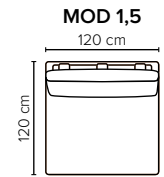

COMBINATIONS

Choose from available sofa models

MODULES

Design your own sofa

bellus®

- **SEAT:** Cloud^{plus} System: Pocket springs + HR Foam 35 kg + on top feather mixed with shredded foam
- **BACK:** Siliconized polyester fiber
  Loose seat cushions and loose back cushions
- **ARMREST:** Foam 25-30 kg

- **DECO PILLOWS:** Filling: feather mixed with shredded foam
  2 deco pillows per armrest size 70x75 cm
  2 deco pillows per corner size 70x75 cm
  Note: Loveseat has 1 deco pillow size 70x75 cm

- **FRAME:** Plywood + wood + foam 25 kg

- **LEG OPTIONS:** No leg choices available for this sofa