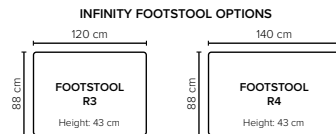

COMBINATIONS

Choose from available sofa models

MODULES

Design your own sofa

bellus®

- **SEAT:** Cloud^{plus} System: Pocket springs + HR Foam 35 kg + on top feather mixed with shredded foam
- **BACK:** Siliconized polyester fiber
  Loose seat cushions and loose back cushions
- **ARMREST:** Foam 25-30 kg

- **DECO PILLOWS:** Filling: feather mixed with shredded foam
  2 deco pillows per armrest size 70x75 cm
  2 deco pillows per corner size 70x75 cm
  Note: Loveseat has 1 deco pillow size 70x75 cm

- **FRAME:** Plywood + wood + foam 25 kg

- **LEG OPTIONS:** No leg choices available for this sofa