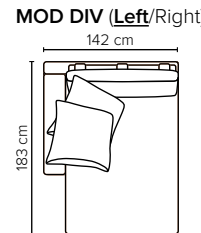

COMBINATIONS

Choose from available sofa models

MODULES

Design your own sofa

bellus®

- **SEAT:** Cloud^{plus} System: Pocket springs + HR Foam 35 kg + on top feather mixed with shredded foam
- **BACK:** Siliconized polyester fiber
  Loose seat cushions and loose back cushions
- **ARMREST:** Foam 25-30 kg

- **DECO PILLOWS:** Filling: feather mixed with shredded foam
  2 deco pillows per armrest size 70x75 cm
  2 deco pillows per corner size 70x75 cm
  Note: Loveseat has 1 deco pillow size 70x75 cm

- **FRAME:** Plywood + wood + foam 25 kg

- **LEG OPTIONS:** No leg choices available for this sofa