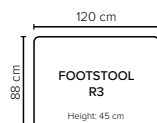

INFINITY FOOTSTOOL OPTIONS

1. **SEAT:** Cloud^{Plus} System: Pocket springs + HR Foam 35 kg + on top feather mixed with shredded foam
2. **BACK:** Siliconized polyester fiber
   Loose seat cushions and loose back cushions
3. **ARMREST:** Foam 25-30 kg

1. **DECO PILLOWS:** Filling: feather mixed with shredded foam
   2 deco pillows per armrest size 70x75 cm
   2 deco pillows per corner size 70x75 cm
   Note: Loveseat has 1 deco pillow size 70x75 cm

1. **FRAME:** Plywood + wood + foam 25 kg

1. **LEG OPTIONS:** No leg choices available for this sofa