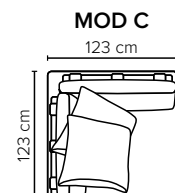

COMBINATIONS

Choose from available sofa models

MODULES

Design your own sofa

bellus®