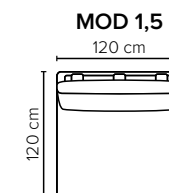

COMBINATIONS

Choose from available sofa models

MODULES

Design your own sofa

bellus®