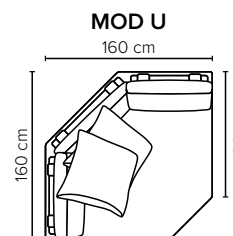

COMBINATIONS

Choose from available sofa models

MODULES

Design your own sofa

bellus®