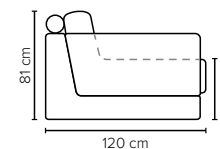

INFINITY FOOTSTOOL OPTIONS

1. **SEAT:** Cloud^{Plus} System: Pocket springs + HR Foam 35 kg + on top feather mixed with shredded foam
2. **BACK:** Siliconized polyester fiber
   Loose seat cushions and loose back cushions
3. **ARMREST:** Foam 25-30 kg

1. **DECO PILLOWS:** Filling: feather mixed with shredded foam
   2 deco pillows per armrest size 70x75 cm
   2 deco pillows per corner size 70x75 cm
   Note: Loveseat has 1 deco pillow size 70x75 cm

1. **FRAME:** Plywood + wood + foam 25 kg

1. **LEG OPTIONS:** No leg choices available for this sofa