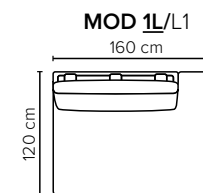

COMBINATIONS

Choose from available sofa models

MODULES

Design your own sofa

bellus®