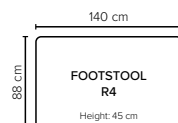

INFINITY FOOTSTOOL OPTIONS

1. **SEAT:** Cloud^{Plus} System: Pocket springs + HR Foam 35 kg + on top feather mixed with shredded foam
2. **BACK:** Siliconized polyester fiber
   Loose seat cushions and loose back cushions
3. **ARMREST:** Foam 25-30 kg

1. **DECO PILLOWS:** Filling: feather mixed with shredded foam
   2 deco pillows per armrest size 70x75 cm
   2 deco pillows per corner size 70x75 cm
   Note: Loveseat has 1 deco pillow size 70x75 cm

1. **FRAME:** Plywood + wood + foam 25 kg

1. **LEG OPTIONS:** No leg choices available for this sofa