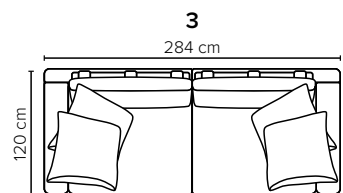

COMBINATIONS

Choose from available sofa models

MODULES

Design your own sofa

bellus®