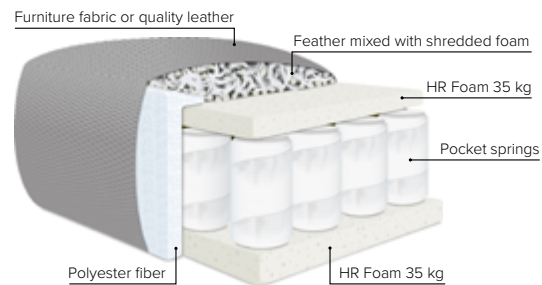

INFINITY

Take a big leap and dive into softness and convenience - you can be truly happy while enjoying this sofa

bellus®