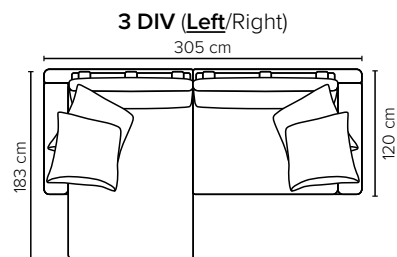

COMBINATIONS

Choose from available sofa models

MODULES

Design your own sofa

bellus®