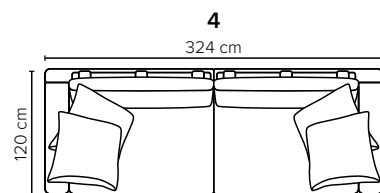

COMBINATIONS

Choose from available sofa models

MODULES

Design your own sofa

bellus®