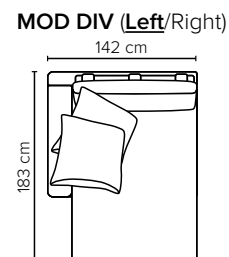

COMBINATIONS

Choose from available sofa models

MODULES

Design your own sofa

bellus®