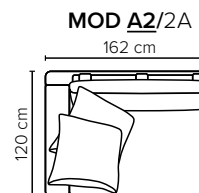

COMBINATIONS

Choose from available sofa models

MODULES

Design your own sofa

bellus®