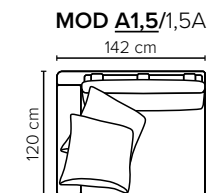

COMBINATIONS

Choose from available sofa models

MODULES

Design your own sofa

bellus®