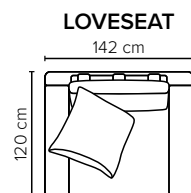

INFINITY FOOTSTOOL OPTIONS

- SEAT:** Cloud^{Plus} System: Pocket springs + HR Foam 35 kg + on top feather mixed with shredded foam
- BACK:** Siliconized polyester fiber
Loose seat cushions and loose back cushions
- ARMREST:** Foam 25-30 kg

- DECO PILLOWS:** Filling: feather mixed with shredded foam
2 deco pillows per armrest size 70x75 cm
2 deco pillows per corner size 70x75 cm
Note: Loveseat has 1 deco pillow size 70x75 cm

- FRAME:** Plywood + wood + foam 25 kg