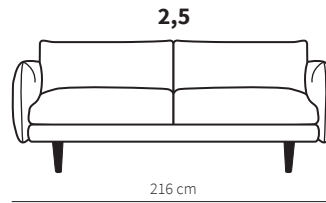

neiser

GROOVY

GROOVY 3

Leather: Cat.200 Africa Walnut

GROOVY QL-B95R

Fabric: Cat.C Luxor 99

Specifications

Side (height is given with J-138 legs)

Footstool

F112
105x70x47 cm

Legs

J-138
h 20 cm
oak,
black oak,
whitened oak,
smoked oak,
black

J-176
h 19 cm
black

Modules

Standard Combinations