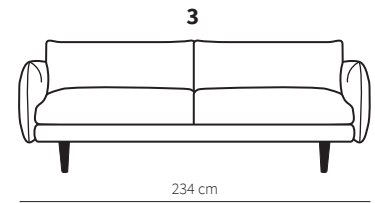

neiser

GROOVY

GROOVY 3

Leather: Cat.200 Africa Walnut

GROOVY QL-B95R

Fabric: Cat.C Luxor 99

Specifications

Side (height is given with J-138 legs)

Footstool

F112
105x70x47 cm

Legs

J-138
h 20 cm
oak,
black oak,
whitened oak,
smoked oak,
black

J-176
h 19 cm
black

Modules

Standard Combinations