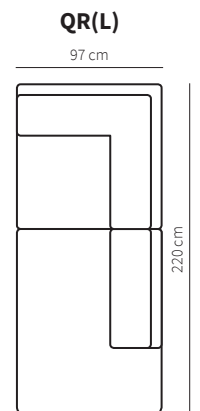

neiser

GROOVY

GROOVY 3

Leather: Cat.200 Africa Walnut

GROOVY QL-B95R

Fabric: Cat.C Luxor 99

Specifications

Side (height is given with J-138 legs)

Footstool

F112
105x70x47 cm

Legs

J-138
h 20 cm
oak,
black oak,
whitened oak,
smoked oak,
black

J-176
h 19 cm
black

Modules

Standard Combinations