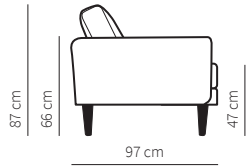

neiser

GROOVY

GROOVY 3

Leather: Cat.200 Africa Walnut

GROOVY QL-B95R

Fabric: Cat.C Luxor 99

Specifications

Side (height is given with J-138 legs)

Footstool

F112
105x70x47 cm

Legs

J-138
h 20 cm
oak,
black oak,
whitened oak,
smoked oak,
black

J-176
h 19 cm
black

Modules

Standard Combinations