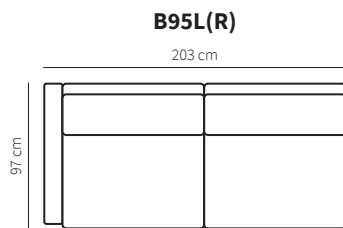

neiser

GROOVY

GROOVY 3

Leather: Cat.200 Africa Walnut

GROOVY QL-B95R

Fabric: Cat.C Luxor 99

Specifications

Side (height is given with J-138 legs)

Footstool

F112
105x70x47 cm

Legs

J-138
h 20 cm
oak,
black oak,
whitened oak,
smoked oak,
black

J-176
h 19 cm
black

Modules

Standard Combinations