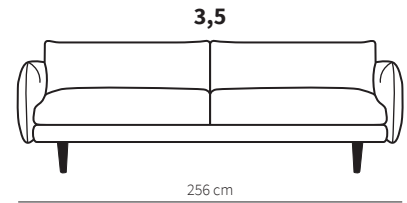

neiser

GROOVY

GROOVY 3

Leather: Cat.200 Africa Walnut

GROOVY QL-B95R

Fabric: Cat.C Luxor 99

Specifications

Side (height is given with J-138 legs)

Footstool

F112
105x70x47 cm

Legs

J-138
h 20 cm
oak,
black oak,
whitened oak,
smoked oak,
black

J-176
h 19 cm
black

Modules

Standard Combinations