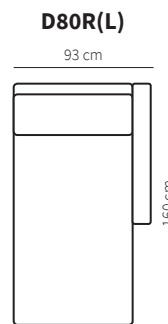

neiser

GROOVY

GROOVY 3

Leather: Cat.200 Africa Walnut

GROOVY QL-B95R

Fabric: Cat.C Luxor 99

Specifications

Side (height is given with J-138 legs)

Footstool

F112
105x70x47 cm

Legs

J-138
h 20 cm
oak,
black oak,
whitened oak,
smoked oak,
black

J-176
h 19 cm
black

Modules

Standard Combinations