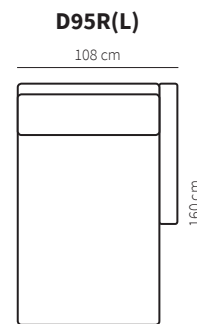

neiser

GROOVY

GROOVY 3

Leather: Cat.200 Africa Walnut

GROOVY QL-B95R

Fabric: Cat.C Luxor 99

Specifications

Side (height is given with J-138 legs)

Footstool

F112
105x70x47 cm

Legs

J-138
h 20 cm
oak,
black oak,
whitened oak,
smoked oak,
black

J-176
h 19 cm
black

Modules

Standard Combinations