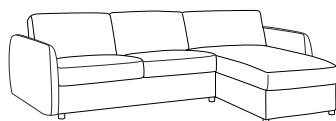

# GRAND

Common to all modules  
Height: 87cm  
Seat height: 46cm  
Depth: 97cm  
Unfolded: 212cm  
Mattress pocket H-14cm  
Mechanism serie BL8

75  
Length: 127cm

116  
Length: 166cm

140  
Length: 191cm

160  
Length: 211cm

140 Chaiselong  
Length: 262x172cm

160 Chaiselong  
Length: 282x172cm

140 Chaiselong XL  
Length: 273x172cm

160 Chaiselong XL  
Length: 293x172cm

140 Open end  
Length: 270x195cm

160 Open end  
Length: 290x195cm