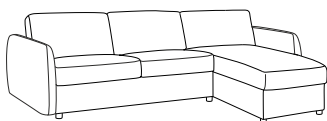

# GRAND

Common to all modules  
Height: 87cm  
Seat height: 46cm  
Depth: 97cm  
Unfolded: 212cm  
Mattress pocket H-14cm  
Mechanism serie BL8

75  
Length: 127cm

116  
Length: 166cm

140  
Length: 191cm

160  
Length: 211cm

140 Chaiselong  
Length: 262x172cm

160 Chaiselong  
Length: 282x172cm

140 Chaiselong XL  
Length: 273x172cm

160 Chaiselong XL  
Length: 293x172cm

140 Open end  
Length: 270x195cm

160 Open end  
Length: 290x195cm