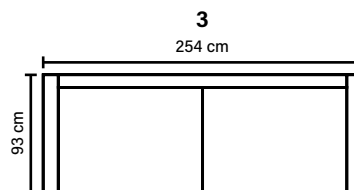

CloudPlus System:

Pocket springs + HR Foam 35 kg
+ on top feather mixed with shredded foam

BACK

Feather mixed with shredded foam

Loose seat cushions and loose back cushions

DECO PILLOWS

1 deco pillow per armrest size 40x40 cm
1 deco pillow per corner size 40x40 cm

ARMREST

Foam 25-30 kg

FRAME

Plywood + wood
+ foam 25 kg

LEG OPTIONS

No leg choices available for this sofa

COMBINATIONS

Choose from available sofa models.