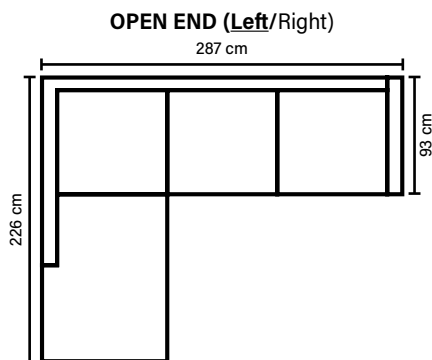

ARMREST

Foam 25-30 kg

FRAME

Plywood + wood
+ foam 25 kg

LEG OPTIONS

No leg choices available for this sofa

COMBINATIONS

Choose from available sofa models.