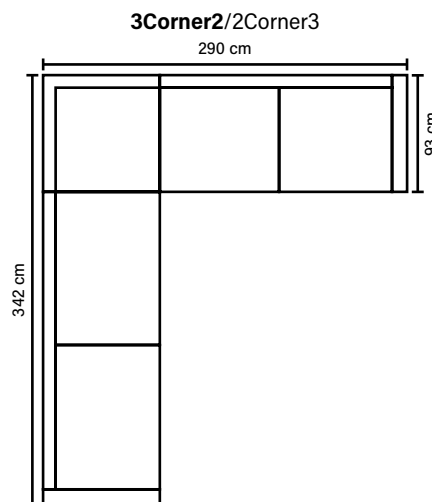

CloudPlus System:

Pocket springs + HR Foam 35 kg
+ on top feather mixed with shredded foam

BACK

Feather mixed with shredded foam

Loose seat cushions and loose back cushions

DECO PILLOWS

1 deco pillow per armrest size 40x40 cm
1 deco pillow per corner size 40x40 cm

ARMREST

Foam 25-30 kg

FRAME

Plywood + wood
+ foam 25 kg

LEG OPTIONS

No leg choices available for this sofa

COMBINATIONS

Choose from available sofa models.