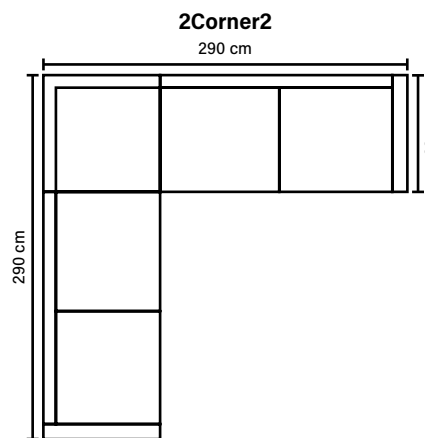

CloudPlus System:

Pocket springs + HR Foam 35 kg
+ on top feather mixed with shredded foam

BACK

Feather mixed with shredded foam

Loose seat cushions and loose back cushions

DECO PILLOWS

1 deco pillow per armrest size 40x40 cm
1 deco pillow per corner size 40x40 cm

ARMREST

Foam 25-30 kg

FRAME

Plywood + wood
+ foam 25 kg

LEG OPTIONS

No leg choices available for this sofa

COMBINATIONS

Choose from available sofa models.