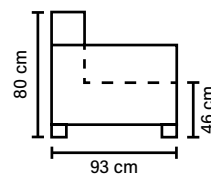

CloudPlus System:

Pocket springs + HR Foam 35 kg
+ on top feather mixed with shredded foam

BACK

Feather mixed with shredded foam

Loose seat cushions and loose back cushions

DECO PILLOWS

1 deco pillow per armrest size 40x40 cm
1 deco pillow per corner size 40x40 cm

ARMREST

Foam 25-30 kg

FRAME

Plywood + wood
+ foam 25 kg

LEG OPTIONS

No leg choices available for this sofa

COMBINATIONS

Choose from available sofa models.