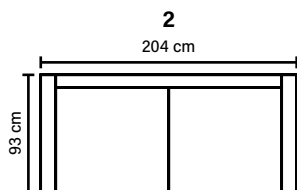

CloudPlus System:

Pocket springs + HR Foam 35 kg
+ on top feather mixed with shredded foam

BACK

Feather mixed with shredded foam

Loose seat cushions and loose back cushions

DECO PILLOWS

1 deco pillow per armrest size 40x40 cm
1 deco pillow per corner size 40x40 cm

ARMREST

Foam 25-30 kg

FRAME

Plywood + wood
+ foam 25 kg

LEG OPTIONS

No leg choices available for this sofa

COMBINATIONS

Choose from available sofa models.