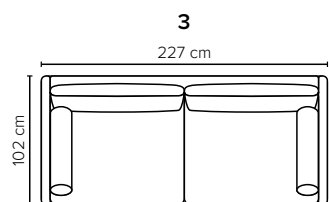

SEAT: Foam 35 kg + mix of feathers and shredded foam in separate bags with channels

BACK: Mix of feathers and shredded foam

Loose seat cushions and loose back cushions

ARMREST: Foam 25-30kg

DECO PILLOWS: 1 tube pillow per armrest

FRAME: Plywood + wood
No-Sag springs

LEG OPTIONS: Standard: Leg 48 (metal, height 12 cm)
Optional: Leg 10 (metal, height 12 cm)
Optional: Leg 126 (metal, height 12 cm)

Metal colors