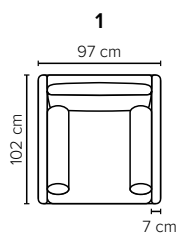

SEAT: Foam 35 kg + mix of feathers and shredded foam in separate bags with channels

BACK: Mix of feathers and shredded foam

Loose seat cushions and loose back cushions

ARMREST: Foam 25-30kg

DECO PILLOWS: 1 tube pillow per armrest

FRAME: Plywood + wood
No-Sag springs

LEG OPTIONS: Standard: Leg 48 (metal, height 12 cm)
Optional: Leg 10 (metal, height 12 cm)
Optional: Leg 126 (metal, height 12 cm)

Metal colors