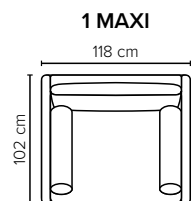

SEAT: Foam 35 kg + mix of feathers and shredded foam in separate bags with channels

BACK: Mix of feathers and shredded foam

Loose seat cushions and loose back cushions

ARMREST: Foam 25-30kg

DECO PILLOWS: 1 tube pillow per armrest

FRAME: Plywood + wood
No-Sag springs

LEG OPTIONS: Standard: Leg 48 (metal, height 12 cm)
Optional: Leg 10 (metal, height 12 cm)
Optional: Leg 126 (metal, height 12 cm)

Metal colors