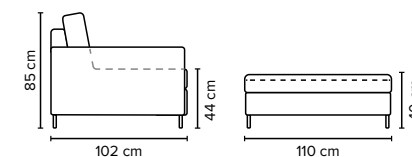

SEAT: Foam 35 kg + mix of feathers and shredded foam in separate bags with channels

BACK: Mix of feathers and shredded foam

Loose seat cushions and loose back cushions

ARMREST: Foam 25-30kg

DECO PILLOWS: 1 tube pillow per armrest

FRAME: Plywood + wood
No-Sag springs

LEG OPTIONS: Standard: Leg 48 (metal, height 12 cm)
Optional: Leg 10 (metal, height 12 cm)
Optional: Leg 126 (metal, height 12 cm)

Metal colors