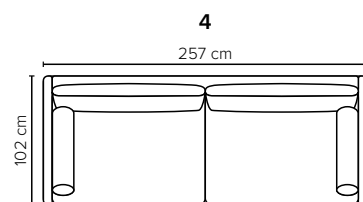

SEAT: Foam 35 kg + mix of feathers and shredded foam in separate bags with channels

BACK: Mix of feathers and shredded foam

Loose seat cushions and loose back cushions

ARMREST: Foam 25-30kg

DECO PILLOWS: 1 tube pillow per armrest

FRAME: Plywood + wood
No-Sag springs

LEG OPTIONS: Standard: Leg 48 (metal, height 12 cm)
Optional: Leg 10 (metal, height 12 cm)
Optional: Leg 126 (metal, height 12 cm)

Metal colors