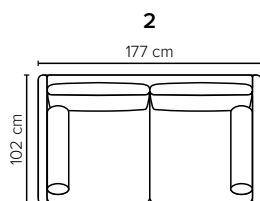

SEAT: Foam 35 kg + mix of feathers and shredded foam in separate bags with channels

BACK: Mix of feathers and shredded foam

Loose seat cushions and loose back cushions

ARMREST: Foam 25-30kg

DECO PILLOWS: 1 tube pillow per armrest

FRAME: Plywood + wood
No-Sag springs

LEG OPTIONS: Standard: Leg 48 (metal, height 12 cm)
Optional: Leg 10 (metal, height 12 cm)
Optional: Leg 126 (metal, height 12 cm)

Metal colors