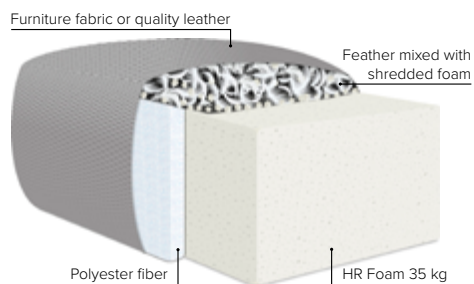

COLORADO

Elegant and slim-framed sofa

bellus®

CHOOSE YOUR OWN COMBINATIONS

SEVERAL LEG CHOICES

COMBINATIONS

Choose from available sofa models

bellus®

SEAT: Foam 35 kg + mix of feathers and shredded foam in separate bags with channels

BACK: Mix of feathers and shredded foam

Loose seat cushions and loose back cushions

ARMREST: Foam 25-30kg

DECO PILLOWS: 1 tube pillow per armrest

FRAME: Plywood + wood
No-Sag springs

LEG OPTIONS: Standard: Leg 48 (metal, height 12 cm)
Optional: Leg 10 (metal, height 12 cm)
Optional: Leg 126 (metal, height 12 cm)

Metal colors