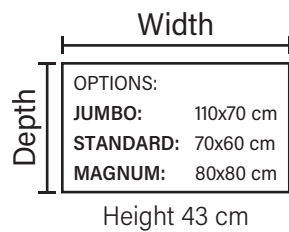

CASINO MODULES

Combine different modules into the desired shape and size

EXTENSIONS

ARMREST OPTIONS

* End without armrest

Available in fabrics & leathers

* All measurements are approximate
Measured with standard armrest A

CASINO COMBINATIONS

Choose from available sofa models

Casino Footstool

* All measurements are approximate
Measured with standard armrest A

Available in fabrics & leathers