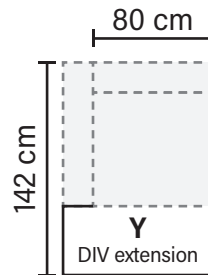

CASINO MODULES

Combine different modules into the desired shape and size

EXTENSIONS

ARMREST OPTIONS

* End without armrest

Available in fabrics & leathers

* All measurements are approximate
Measured with standard armrest A

CASINO COMBINATIONS

Choose from available sofa models

Casino Footstool

* All measurements are approximate
Measured with standard armrest A

Available in fabrics & leathers