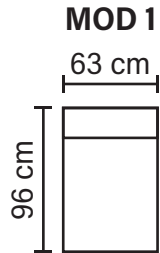

CASINO MODULES

Combine different modules into the desired shape and size

EXTENSIONS

ARMREST OPTIONS

* End without armrest

Available in fabrics & leathers

* All measurements are approximate
Measured with standard armrest A

CASINO COMBINATIONS

Choose from available sofa models

Casino Footstool

* All measurements are approximate
Measured with standard armrest A

Available in fabrics & leathers