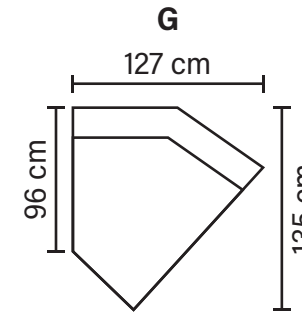

CASINO MODULES

Combine different modules into the desired shape and size

EXTENSIONS

ARMREST OPTIONS

* End without armrest

Available in fabrics & leathers

* All measurements are approximate
Measured with standard armrest A

CASINO COMBINATIONS

Choose from available sofa models

Casino Footstool

* All measurements are approximate
Measured with standard armrest A

Available in fabrics & leathers