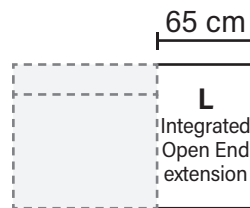

CASINO MODULES

Combine different modules into the desired shape and size

EXTENSIONS

ARMREST OPTIONS

* End without armrest

Available in fabrics & leathers

* All measurements are approximate
Measured with standard armrest A

CASINO COMBINATIONS

Choose from available sofa models

Casino Footstool

* All measurements are approximate
Measured with standard armrest A

Available in fabrics & leathers