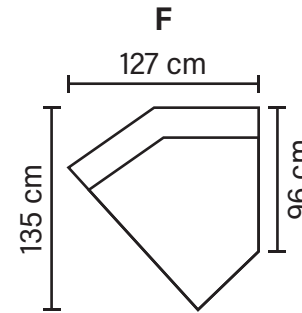

CASINO MODULES

Combine different modules into the desired shape and size

EXTENSIONS

ARMREST OPTIONS

* End without armrest

Available in fabrics & leathers

* All measurements are approximate
Measured with standard armrest A

CASINO COMBINATIONS

Choose from available sofa models

Casino Footstool

* All measurements are approximate
Measured with standard armrest A

Available in fabrics & leathers