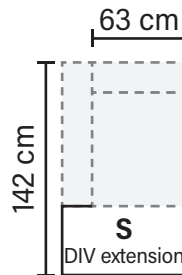

CASINO MODULES

Combine different modules into the desired shape and size

EXTENSIONS

ARMREST OPTIONS

* End without armrest

Available in fabrics & leathers

* All measurements are approximate
Measured with standard armrest A

CASINO COMBINATIONS

Choose from available sofa models

Casino Footstool

* All measurements are approximate
Measured with standard armrest A

Available in fabrics & leathers