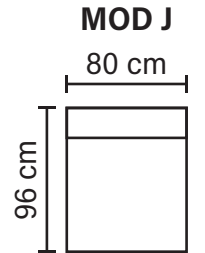

CASINO MODULES

Combine different modules into the desired shape and size

EXTENSIONS

ARMREST OPTIONS

* End without armrest

Available in fabrics & leathers

* All measurements are approximate
Measured with standard armrest A

CASINO COMBINATIONS

Choose from available sofa models

Casino Footstool

* All measurements are approximate
Measured with standard armrest A

Available in fabrics & leathers