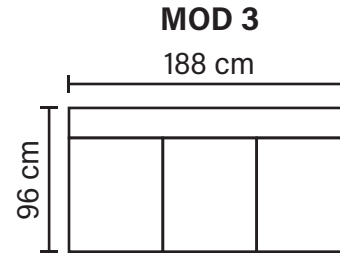

CASINO MODULES

Combine different modules into the desired shape and size

EXTENSIONS

ARMREST OPTIONS

* End without armrest

Available in fabrics & leathers

* All measurements are approximate
Measured with standard armrest A

CASINO COMBINATIONS

Choose from available sofa models

Casino Footstool

* All measurements are approximate
Measured with standard armrest A

Available in fabrics & leathers