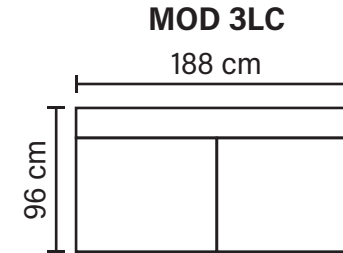

CASINO MODULES

Combine different modules into the desired shape and size

EXTENSIONS

ARMREST OPTIONS

* End without armrest

Available in fabrics & leathers

* All measurements are approximate
Measured with standard armrest A

CASINO COMBINATIONS

Choose from available sofa models

Casino Footstool

* All measurements are approximate
Measured with standard armrest A

Available in fabrics & leathers