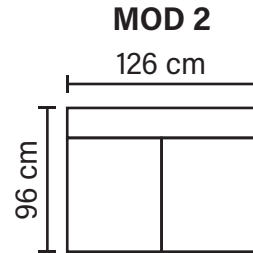

CASINO MODULES

Combine different modules into the desired shape and size

EXTENSIONS

ARMREST OPTIONS

* End without armrest

Available in fabrics & leathers

* All measurements are approximate
Measured with standard armrest A

CASINO COMBINATIONS

Choose from available sofa models

Casino Footstool

* All measurements are approximate
Measured with standard armrest A

Available in fabrics & leathers