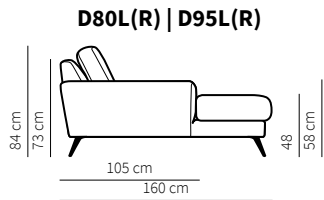

BRANDON

Specifications

Side

Cushion

Footstool

Legs

Modules

Standard Combinations