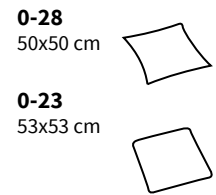

BRANDON

Specifications

Side

Cushion

Footstool

Legs

Modules

Standard Combinations