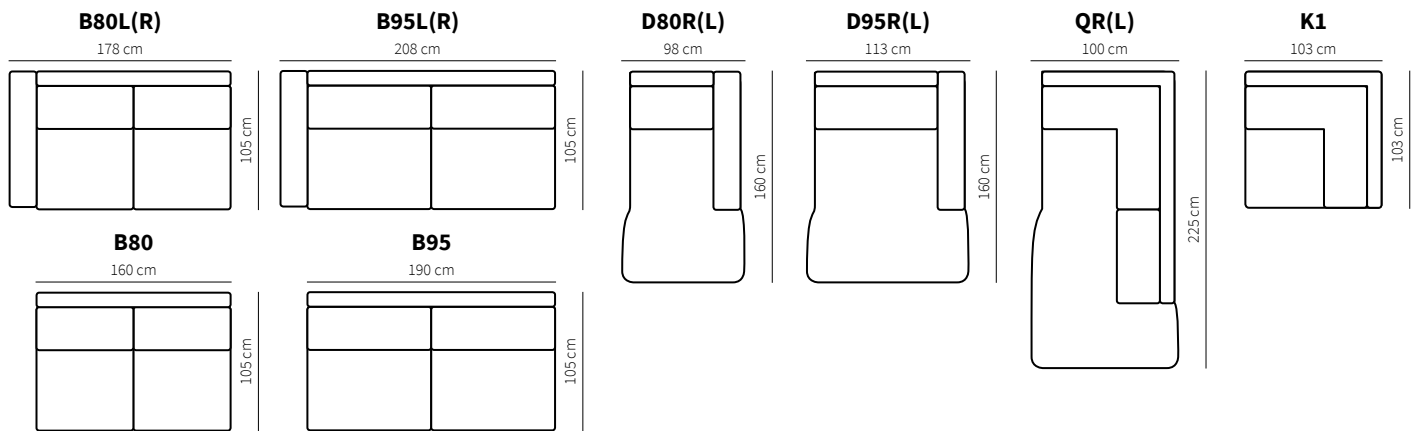

BRANDON

Specifications

Side

Cushion

Footstool

Legs

Modules

Standard Combinations