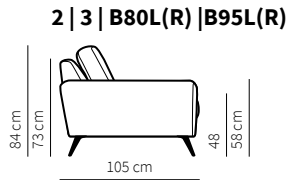

BRANDON

Specifications

Side

Cushion

Footstool

Legs

Modules

Standard Combinations