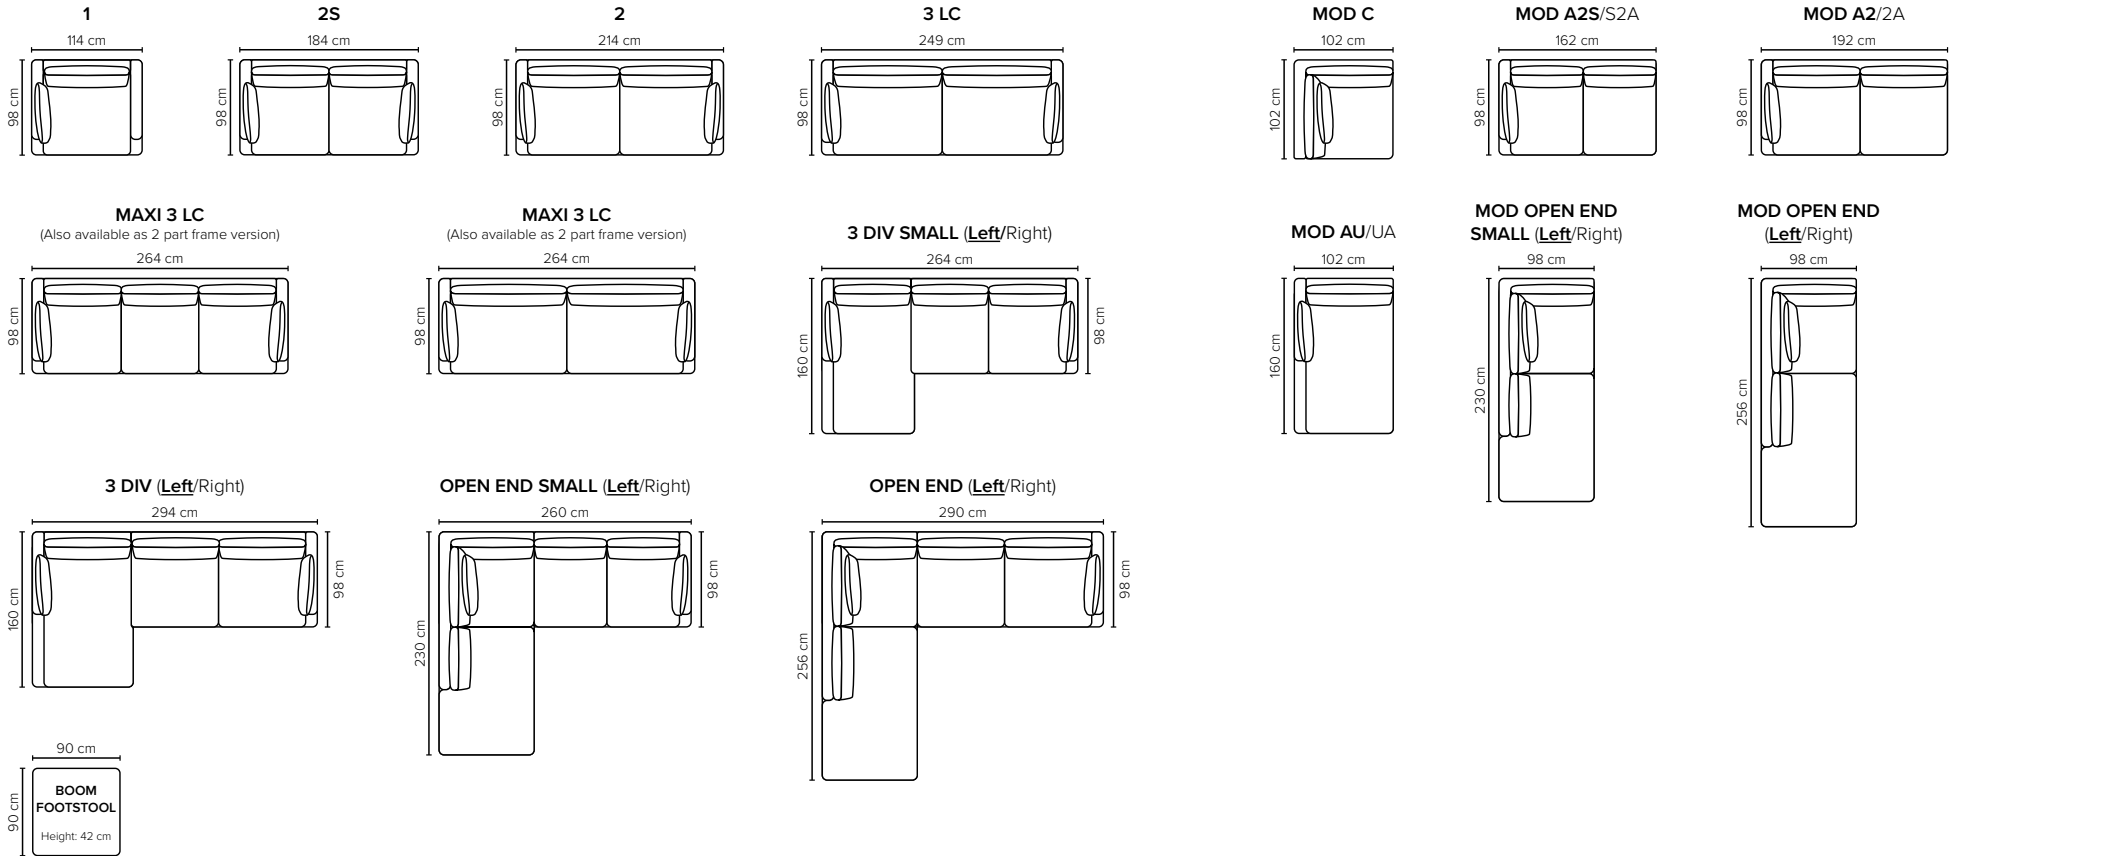

COMBINATIONS

Choose from available sofa models

MODULES

Design your own sofa

bellus®

- **SEAT:** Cloud System: Pocket springs + HR Foam 35 kg covered with memory foam and 200 g fiber
- **BACK:** Siliconized polyester fiber
  Loose seat cushions and loose back cushions
- **ARMREST:** Foam 25 kg

- **DECO PILLOWS:** 1 deco pillow per armrest size 63x57 cm
  1 deco pillow per corner size 63x57 cm
  Note: Boom 1 has 1 deco pillow
- **FRAME:** Plywood + wood
  No-Sag springs
- **LEG OPTIONS:** Standard: Leg 127 (metal, height 15 cm)
  Optional: Leg 131 (metal, height 15 cm)
  Optional: Leg 98 (wooden, height 15 cm)