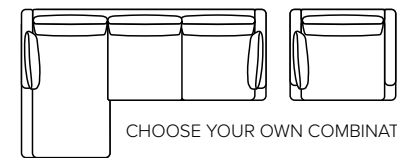

BOOM

An explosion of elegance right in your living room

bellus®