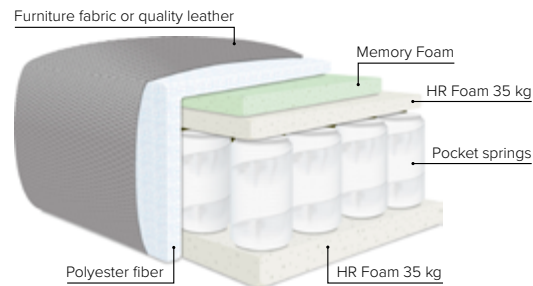

BOOM

An explosion of elegance right in your living room

bellus®