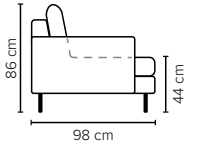

COMBINATIONS

Choose from available sofa models

MODULES

Design your own sofa

bellus®