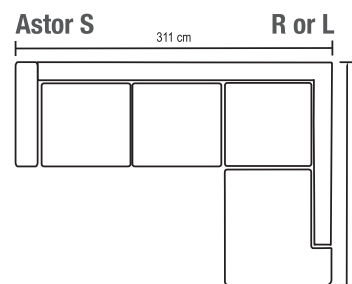

Regular pieces

Choose a model from best sellers

Astor

All measurements are approximate.

bellus[®]

Bellus Furniture OÜ

Rakvere mnt 23a, 45301 Haljala, Estonia tel +372 32 32130, fax +372 32 32140 www.bellus.com