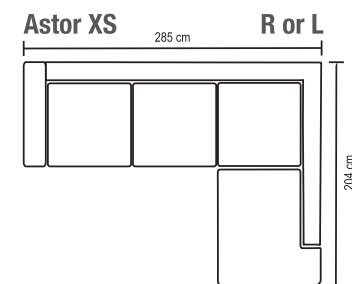

Regular pieces

Choose a model from best sellers

Astor

All measurements are approximate.

bellus[®]

Bellus Furniture OÜ

Rakvere mnt 23a, 45301 Haljala, Estonia tel +372 32 32130, fax +372 32 32140 www.bellus.com